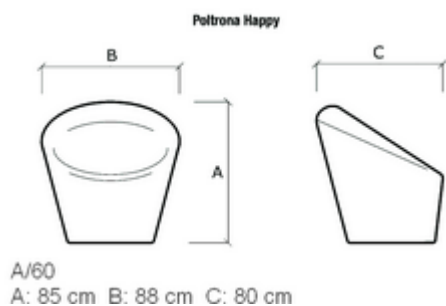

Poltrona Happy Fluo

Armchair Happy Glow in the dark

materiale: polietilene • material: polyethylene
stampaggio rotazionale • rotational moulding

caratteristiche prodotto: fotoluminescente
product features: photoluminescent (glow in the dark)

FOTOLUMINESCENTE

C'è un nuovo modo ecologico di illuminare la vostra casa, grazie ad un pigmento **fotoluminescente** i vasi per piante possono ora brillare nella notte.

La fonte di energia rinnovabile **non ha bisogno di elettricità** - e si ricarica con qualsiasi tipo di luce naturale o artificiale ed è assolutamente innocuo per l'ambiente.

A causa di una particolare tecnologia e innovativa, il prodotto assorbe la luce giorno e la restituisce durante la notte, producendo un effetto di incredibile luminosità.

Il prodotto mantiene le sue caratteristiche per molti anni e contribuisce a rendere ogni casa unica e speciale.

GLOW IN THE DARK

There is a new ecological way of illuminating your home, thanks to a photoluminescent pigment your plant pots can now **glow in the dark**.

The renewable power source **doesn't need electricity** - it recharges itself with every kind of natural or artificial light and is absolutely innocuous for the environment.

Due to a particular and innovative technology, the product absorbs the daily light and returns it during the night, producing an effect of incredible brightness.

The product keeps its characteristics for many years and contributes to make every home unique and special.

articolo item code	descrizione description	dimensioni cm (lpxh) dimensions (lpxh)
A/60	poltrona HAPPY • armchair HAPPY	88 x 80 x 85 h

colori fluo disponibili • fluo color available

Giorno/Day	Notte/Night	
		AF AZZURRO FLUO - LIGHT BLUE FLUO
		BF BIANCO FLUO - WHITE FLUO
		GF GIALLO FLUO - YELLOW FLUO
		LF LILLA FLUO - LILIA FLUO
		OF ARANCIO FLUO - ORANGE FLUO
		VF VERDE FLUO - GREEN FLUO
		RF ROSSO FLUO - RED FLUO