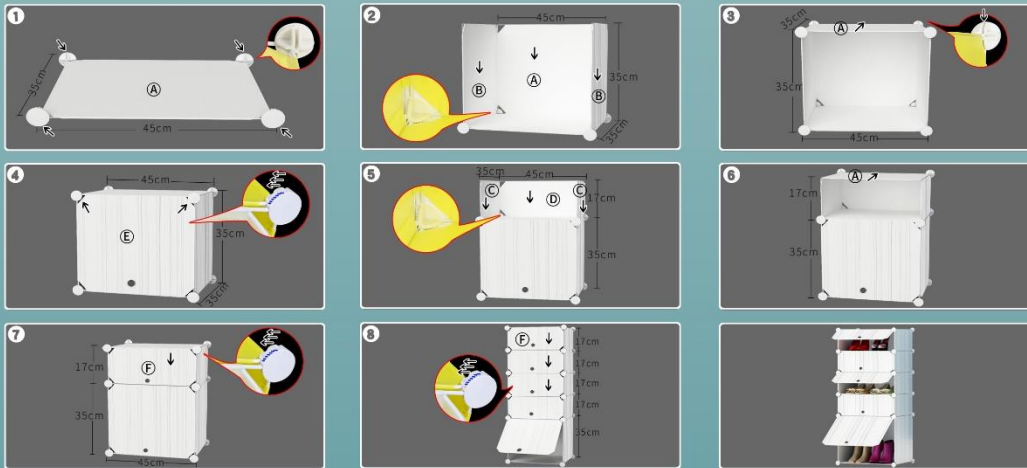

INSTALLATION STEPS

ACCESSORIES							
	35x45	35x35	35x17	45x17	35x45 Door	45x17 Door	Buckle
QTY	7	2	8	4	1	4	24

ACCESSORIES						
	35x35	35x17	35x35 Door	35x17 Door	Buckle	Sticker
QTY	13	10	2	4	24	1

INSTALLATION STEPS

Accessories:

							
A	B	C	D				
35x45	35x35	35x35 Door	35x35 Triangle	Hanger rod	Buckle	Sticker	Tie
25	12	10	2	1	38	2	2