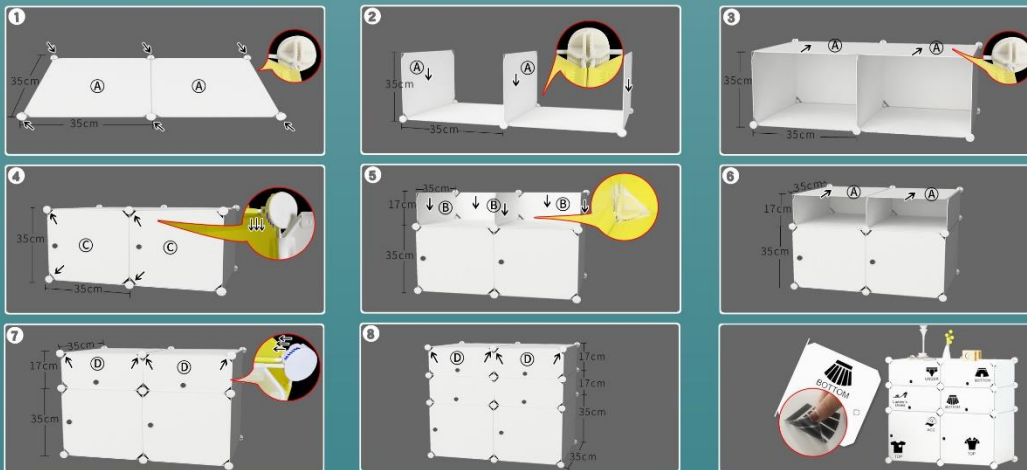

INSTALLATION STEPS

ACCESSORIES							
	35x45	35x35	35x17	45x17	35x45 Door	45x17 Door	Buckle
QTY	7	2	8	4	1	4	24

ACCESSORIES						
	35x35	35x17	35x35 Door	35x17 Door	Buckle	Sticker
QTY	13	10	2	4	24	1

INSTALLATION STEPS

Accessories:

							
A	B	C	D				
35x45	35x35	35x35 Door	35x35 Triangle	Hanger rod	Buckle	Sticker	Tie
25	12	10	2	1	38	2	2