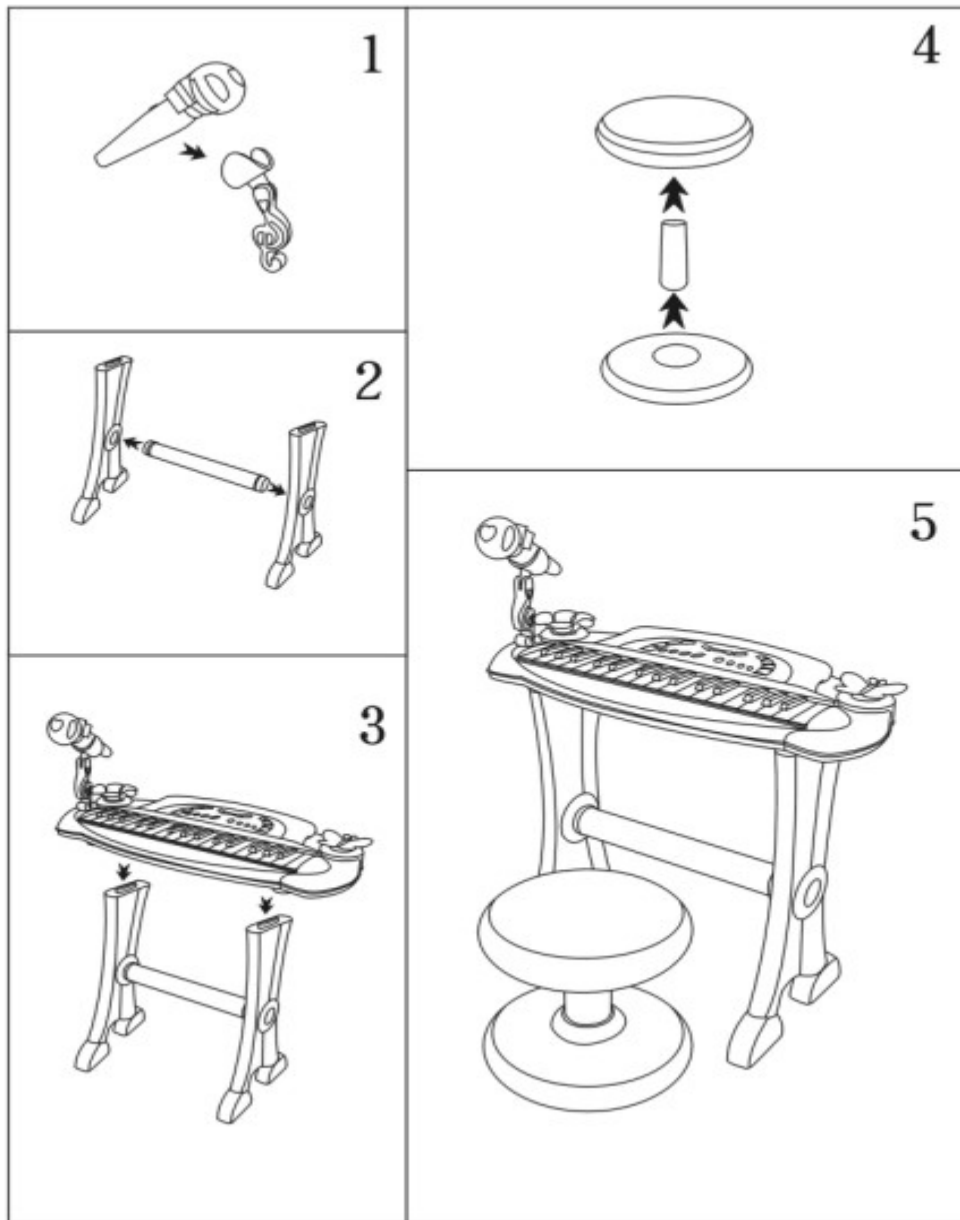

ASSEMBLAGE DRAWING

Kids Electronic Organ / Musical toy Manual

Before using the Kids Electronic Organ for the first time, kindly take time to carefully read the instructions. Please observe all safety precautions and follow operating procedures. After reading, kindly store the instructions in a safe place for your future reference. If you pass this Kids Electronic Organ to a third party, please include the instructions as well.